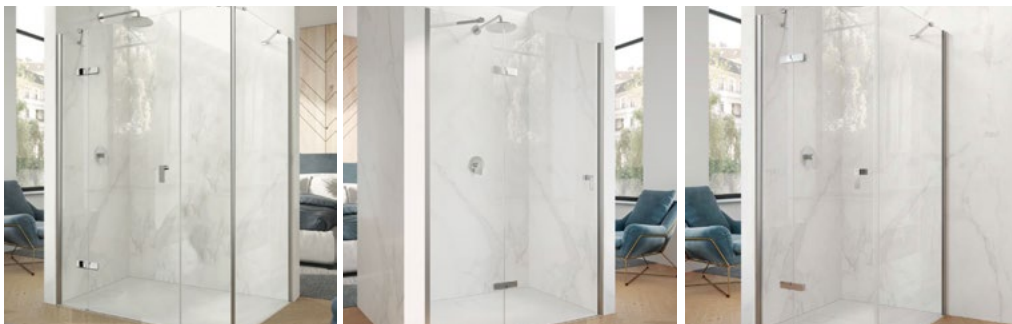

Sprchové zástěny

Shower panels

Hüppe – Astra

Hüppe – Astra

Hüppe – Astra

šířka 120-200 cm,
výška 200 cm

width 120-200 cm,
height 200 cm

šířka 70-120 cm,
výška 200 cm

width 70-120 cm,
height 200 cm

rozměr 90 x 90 cm,
výška 200 cm

dimension 90 x 90 cm,
height 200 cm